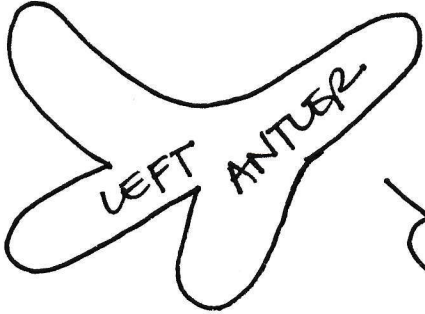

CUT

3

WHITE

RIGHT ANTLER

LEFT ANTLER

deer mask

LEFT EYE

RIGHT EAR

LEFT EAR

DEER MASK BASE

RIGHT EYE